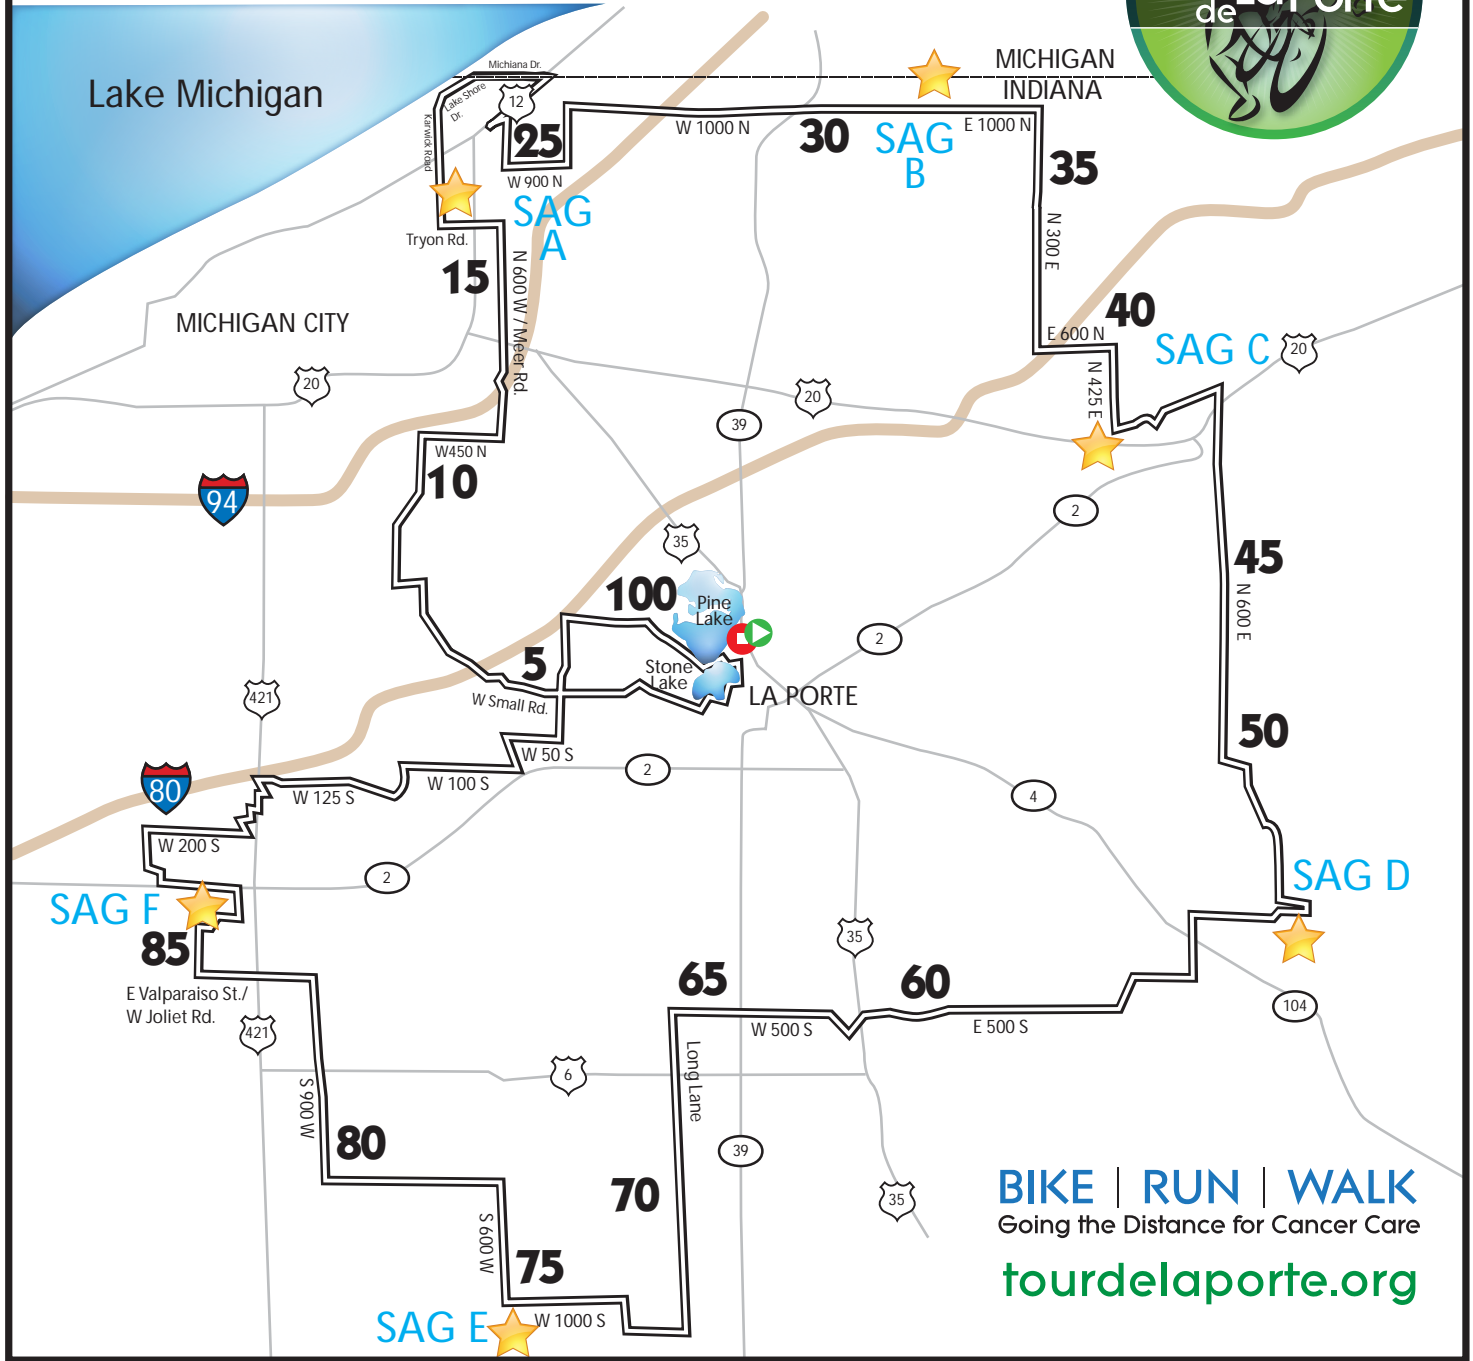

100 MILES

★ **SAG STOP A** - MILE 16.3
Shady Creek | HOURS: 7:00 - 10:30

★ **SAG STOP C** - MILE 41.9
Rolling Prairie | HOURS: 8:00 - 11:30

★ **SAG STOP E** - MILE 75.1
Union Mills | HOURS: 9:30 - 1:00

★ **SAG STOP B** - MILE 32.9
Hesston Steam | HOURS: 7:30 - 11:30

★ **SAG STOP D** - MILE 54
Fish Lake | HOURS: 9:00 - 12:00

★ **SAG STOP F** - MILE 86.6
Bluhm Park | HOURS: 10:30 - 2:30