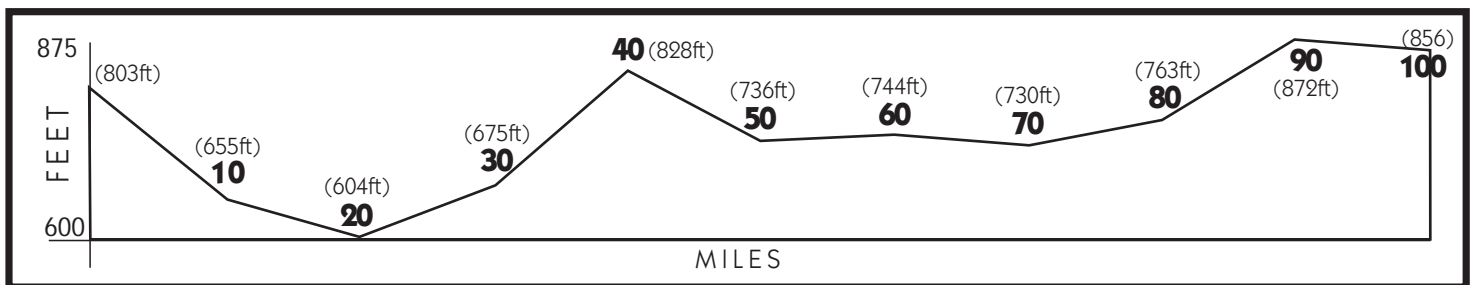

100 MILES

★ **SAG STOP A** - MILE 16.3
Shady Creek | HOURS: 7:00 - 10:30

★ **SAG STOP C** - MILE 41.9
Rolling Prairie | HOURS: 8:00 - 11:30

★ **SAG STOP E** - MILE 75.1
Union Mills | HOURS: 9:30 - 1:00

★ **SAG STOP B** - MILE 32.9
Hesston Steam | HOURS: 7:30 - 11:30