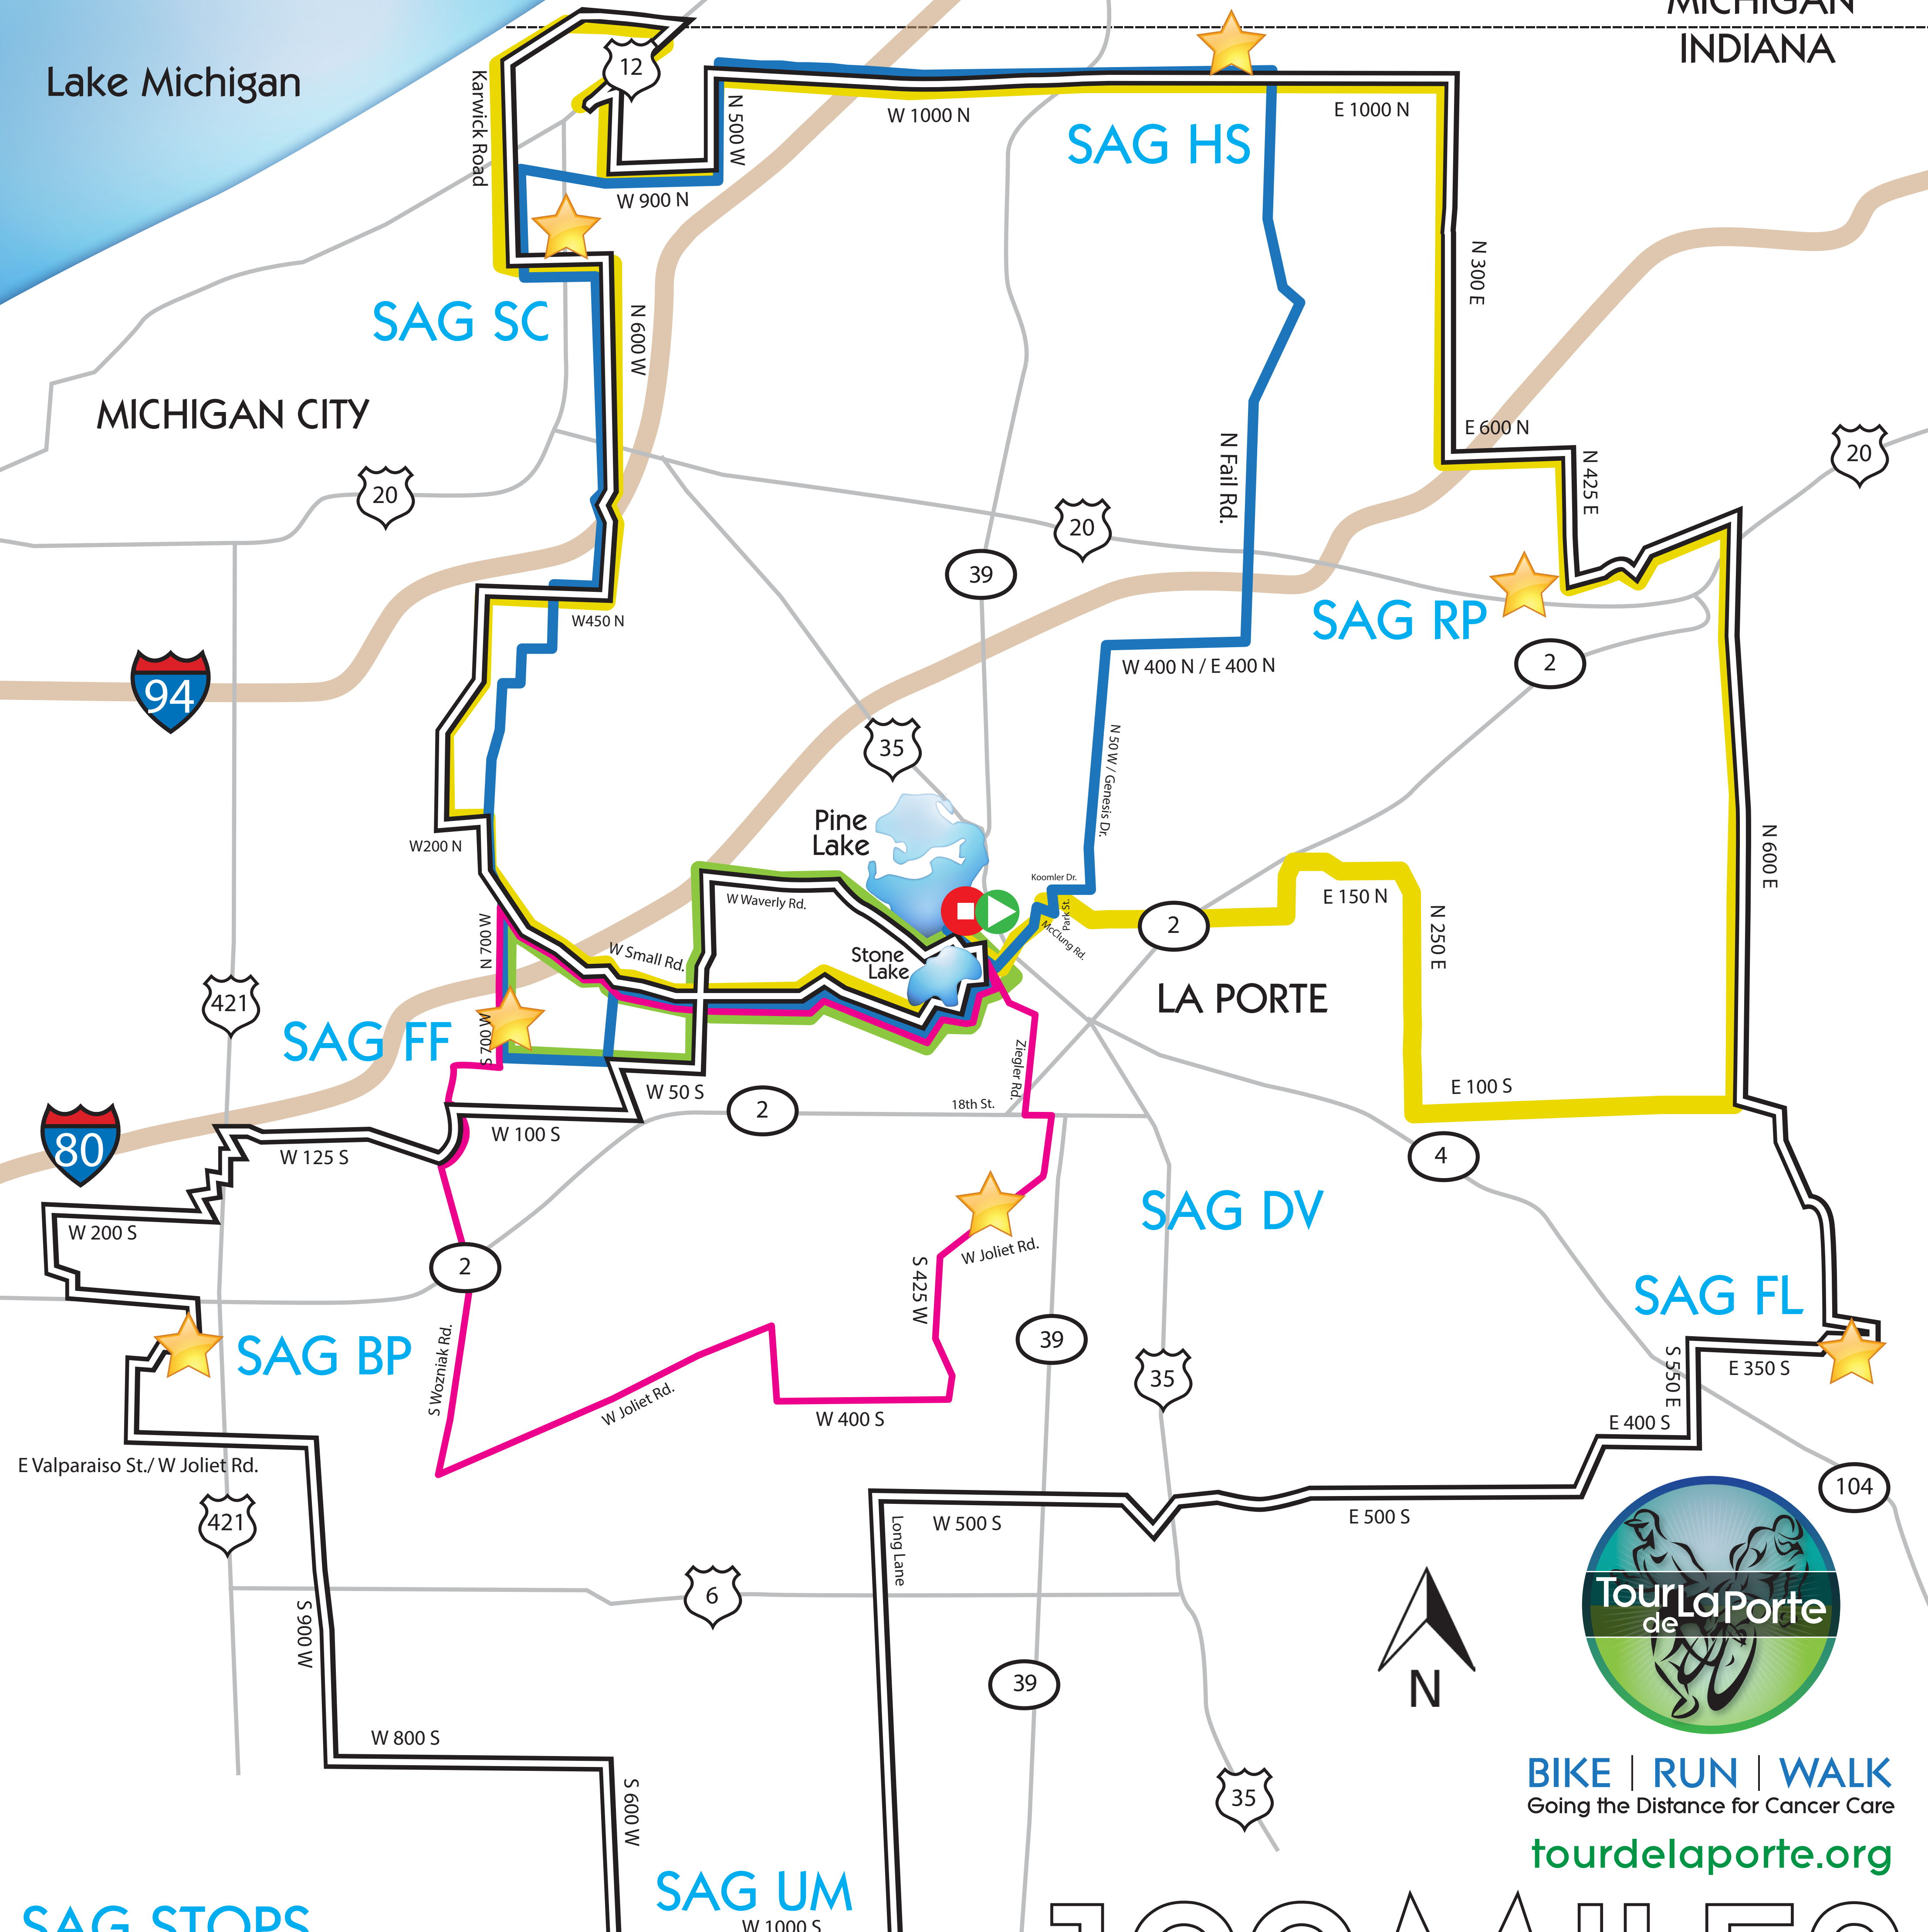

Lake Michigan

BIKE | RUN | WALK
Going the Distance for Cancer Care

tourdelaporte.org

SAG STOPS

- SC** Shady Creek | HOURS: 7 - 10:30am
- HS** Hesston Steam | HOURS: 7:30 - 11:30am
- RP** Rolling Prairie | HOURS: 8 - 11:30
- FL** Fish Lake | HOURS: 9 - 12:00 noon
- UM** Union Mills | HOURS: 9:30am - 1:00pm
- BP** Bluhm Park | HOURS: 10:30am - 2:30pm
- FF** Firefly Farms | HOURS: 7:30 - 10
- DV** Door Village UMC | HOURS: 9:30am - 12 noon

100 MILES
60 MILES
25 MILES **40 MILES**
15 MILES