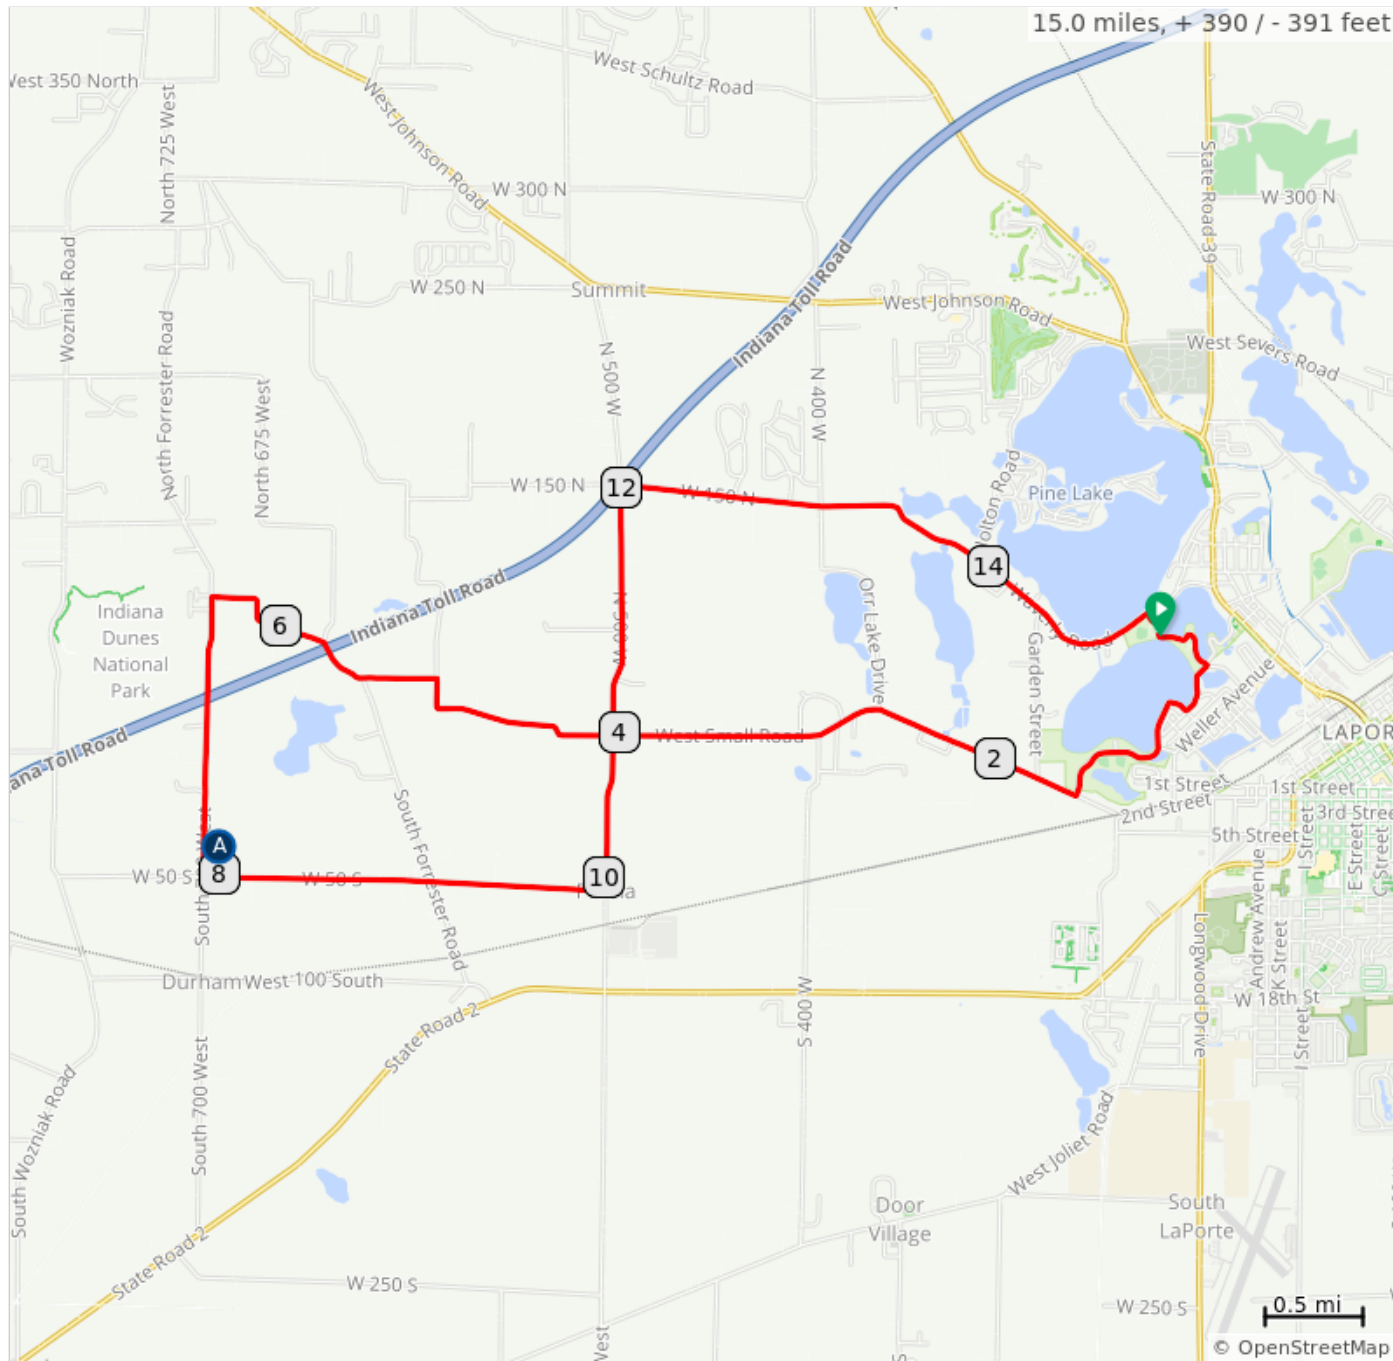

TDL 2022 15 Mile

same as last year

A. Firefly Farm

TDL 2022 15 Mile

Num	Dist	Prev	Type	Note	Next
1.	0.0	0.0	📍	Start of route	0.4
2.	0.4	0.4	➔	R onto Lake Shore Dr	0.3
3.	0.6	0.3	➔	R to stay on Lake Shore Dr	0.9
4.	1.6	0.9	➔	R onto Orchard Ave	0.1
5.	1.7	0.1	↑	Continue onto Small Rd	3.4
6.	5.1	3.4	←	L onto W Small Rd	0.4
7.	5.5	0.4	↑	Continue onto N Forrester Rd	0.3
8.	5.8	0.3	←	L onto W Forrester Rd/Valley View Rd	0.7
9.	6.5	0.7	←	L onto N 700 W	1.4

6.5 miles. +210/-131 feet

Num	Dist	Prev	Type	Note	Next
10.	7.9	1.4	←	L onto W 50 S	2.1
11.	9.9	2.1	←	L onto N 500 W	2.1
12.	12.1	2.1	➔	R onto W 150 N	1.0
13.	13.0	1.0	↑	Continue onto W Waverly Rd	2.0
14.	15.0	2.0	➔	R onto Grangemouth Dr	0.1
15.	15.0	0.1	📍	End of route	0.0

8.6 miles. +170/-197 feet