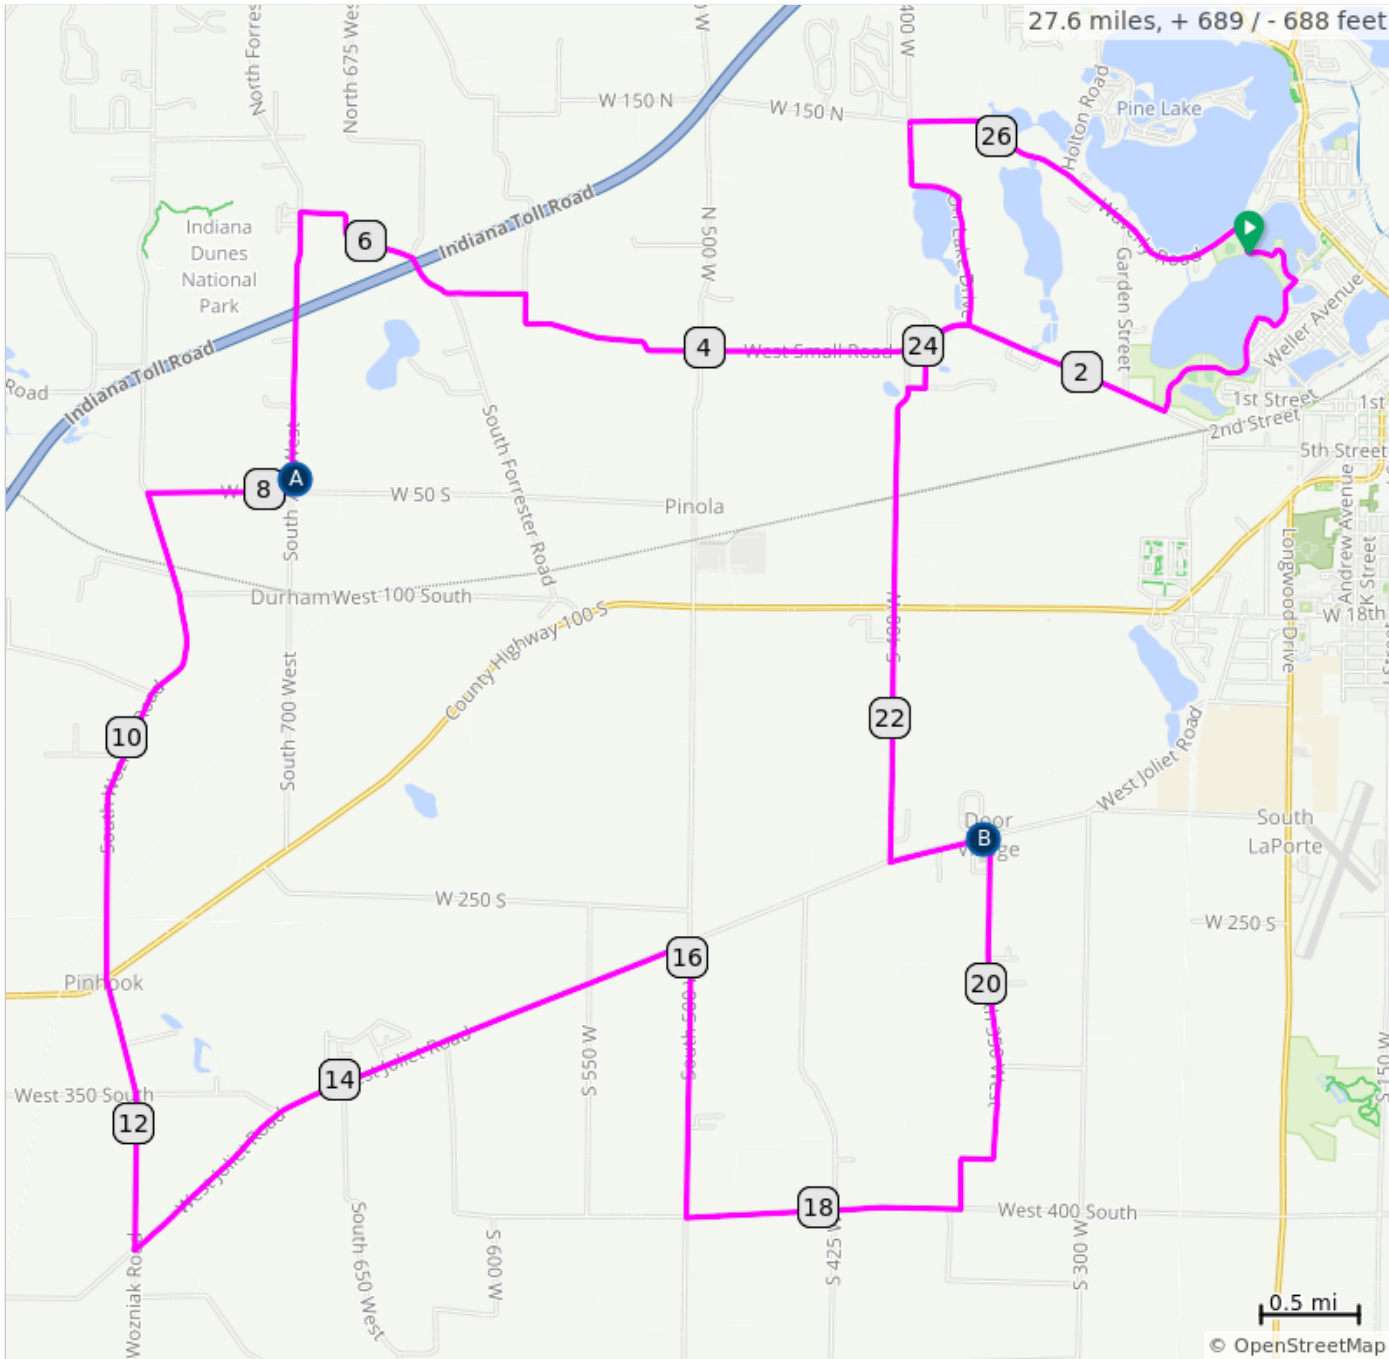

TdL 2022 25 Mile

- A. Fire Fly Farm
- B. Door Village United Methodist Church

TdL 2022 25 Mile

Num	Dist	Prev	Type	Note	Next
1.	0.0	0.0	📍	Start of route	0.4
2.	0.4	0.4	➔	R onto Lake Shore Dr	0.3
3.	0.6	0.3	➔	R to stay on Lake Shore Dr	0.9
4.	1.6	0.9	➔	R onto Orchard Ave	0.1
5.	1.7	0.1	⬆	Continue onto Small Rd	3.4
6.	5.1	3.4	⬅	L to stay on W Small Rd	0.4
7.	5.5	0.4	⬆	Continue onto N Forrester Rd	0.3
8.	5.8	0.3	⬅	L onto W Forrester Rd/Valley View Rd	0.7
9.	6.5	0.7	⬅	L onto N 700 W	1.4

6.5 miles. +210/-130 feet

Num	Dist	Prev	Type	Note	Next
21.	24.3	0.2	⬅	L onto Orr Lake Dr	0.9
22.	25.2	0.9	➔	R to stay on Orr Lake Dr	0.3
23.	25.5	0.3	➔	R onto W Waverly Rd	2.0
24.	27.5	2.0	➔	R onto Grangemouth Dr	0.2
25.	27.6	0.2	📍	End of route	0.0

3.6 miles. +109/-135 feet

Num	Dist	Prev	Type	Note	Next
10.	7.9	1.4	➔	R onto W 50 S	0.7
11.	8.6	0.7	⬅	L onto S Wozniak Rd	4.0
12.	12.6	4.0	⬅	L onto W Joliet Rd	3.3
13.	15.9	3.3	➔	R onto S 500 W	1.4
14.	17.3	1.4	⬅	L onto W 400 S	1.4
15.	18.7	1.4	⬅	L onto S 350 W	2.1
16.	20.8	2.1	⬅	L onto W Joliet Rd	0.5
17.	21.3	0.5	➔	R onto S 400 W	2.4
18.	23.7	2.4	➔	R onto W Pawnee Dr	0.1
19.	23.8	0.1	⬅	L onto N Woodland Dr	0.2
20.	24.0	0.2	➔	R onto W Small Rd	0.2

17.6 miles. +326/-329 feet